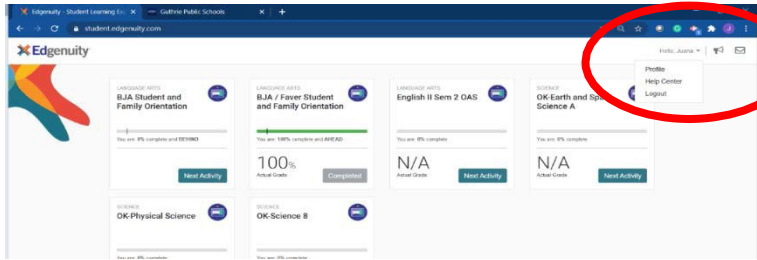

## Logging into Clever

Go to <https://clever.com/in/guthrie> to access the school's Single Sign On (SSO) process.

Click Log in with your Google Drive information. (School e-mail & password.) Do NOT choose "Save Password".

It might take a moment for Clever to load. You'll see a pencil writing in a notebook while waiting.

Clever is very intuitive, so take a moment and "look around." Additional support can be [found here](#).

Scroll down and click on Imagine Learning / Courseware / Edgenuity. The ❤️ appears when the icon has been moved to Favorites.

Edgenuity will open in a new tab.

Watch the Orientation Video. Then in Edgenuity, go to the upper right corner and click on the dropdown box by your name and choose Help Center.