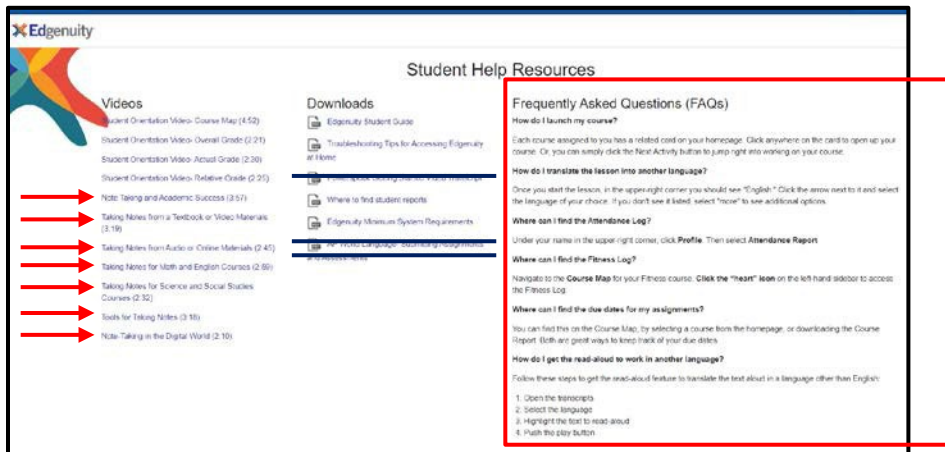

You will always go through Clever for Edgenuity, G-Mail, etc.